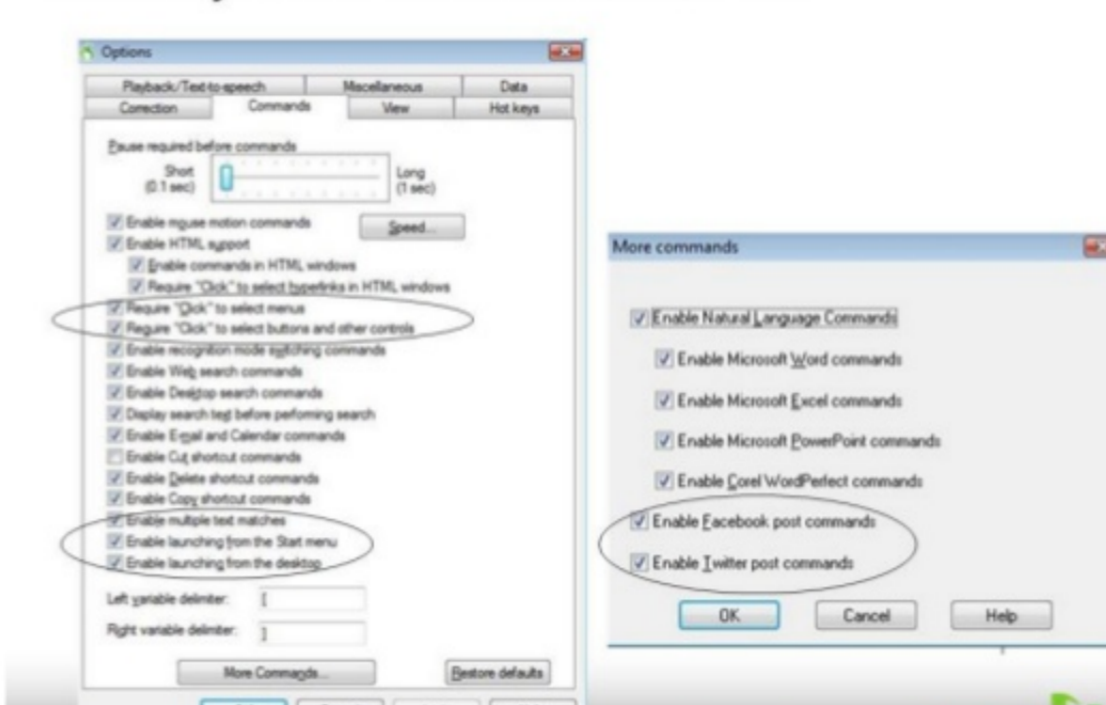

0-WEB.ru

[Ameyga Kamuda Serial Cost Names](#)

control over these types of features.

Usability: New on Commands tab